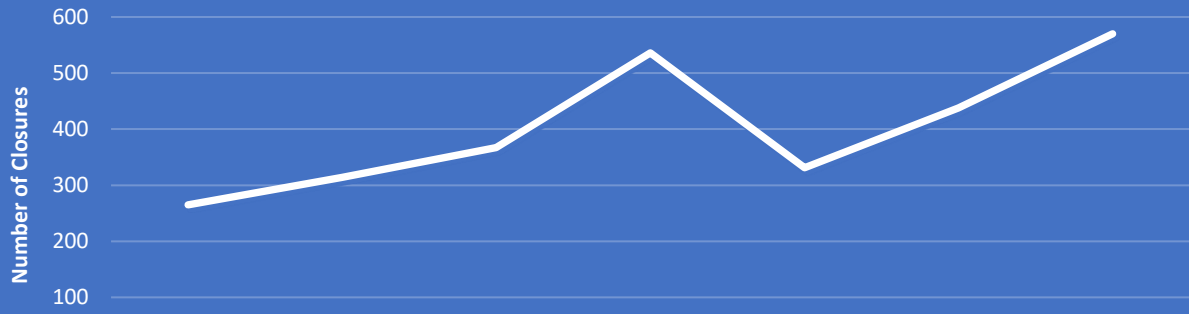

NUMBER OF PETROLEUM SITE CLOSURES BY FISCAL YEAR

FY	10-11	11-12	12-13	13-14	14-15	15-16	16-17
Number of Closures	265	314	367	536	331	438	570