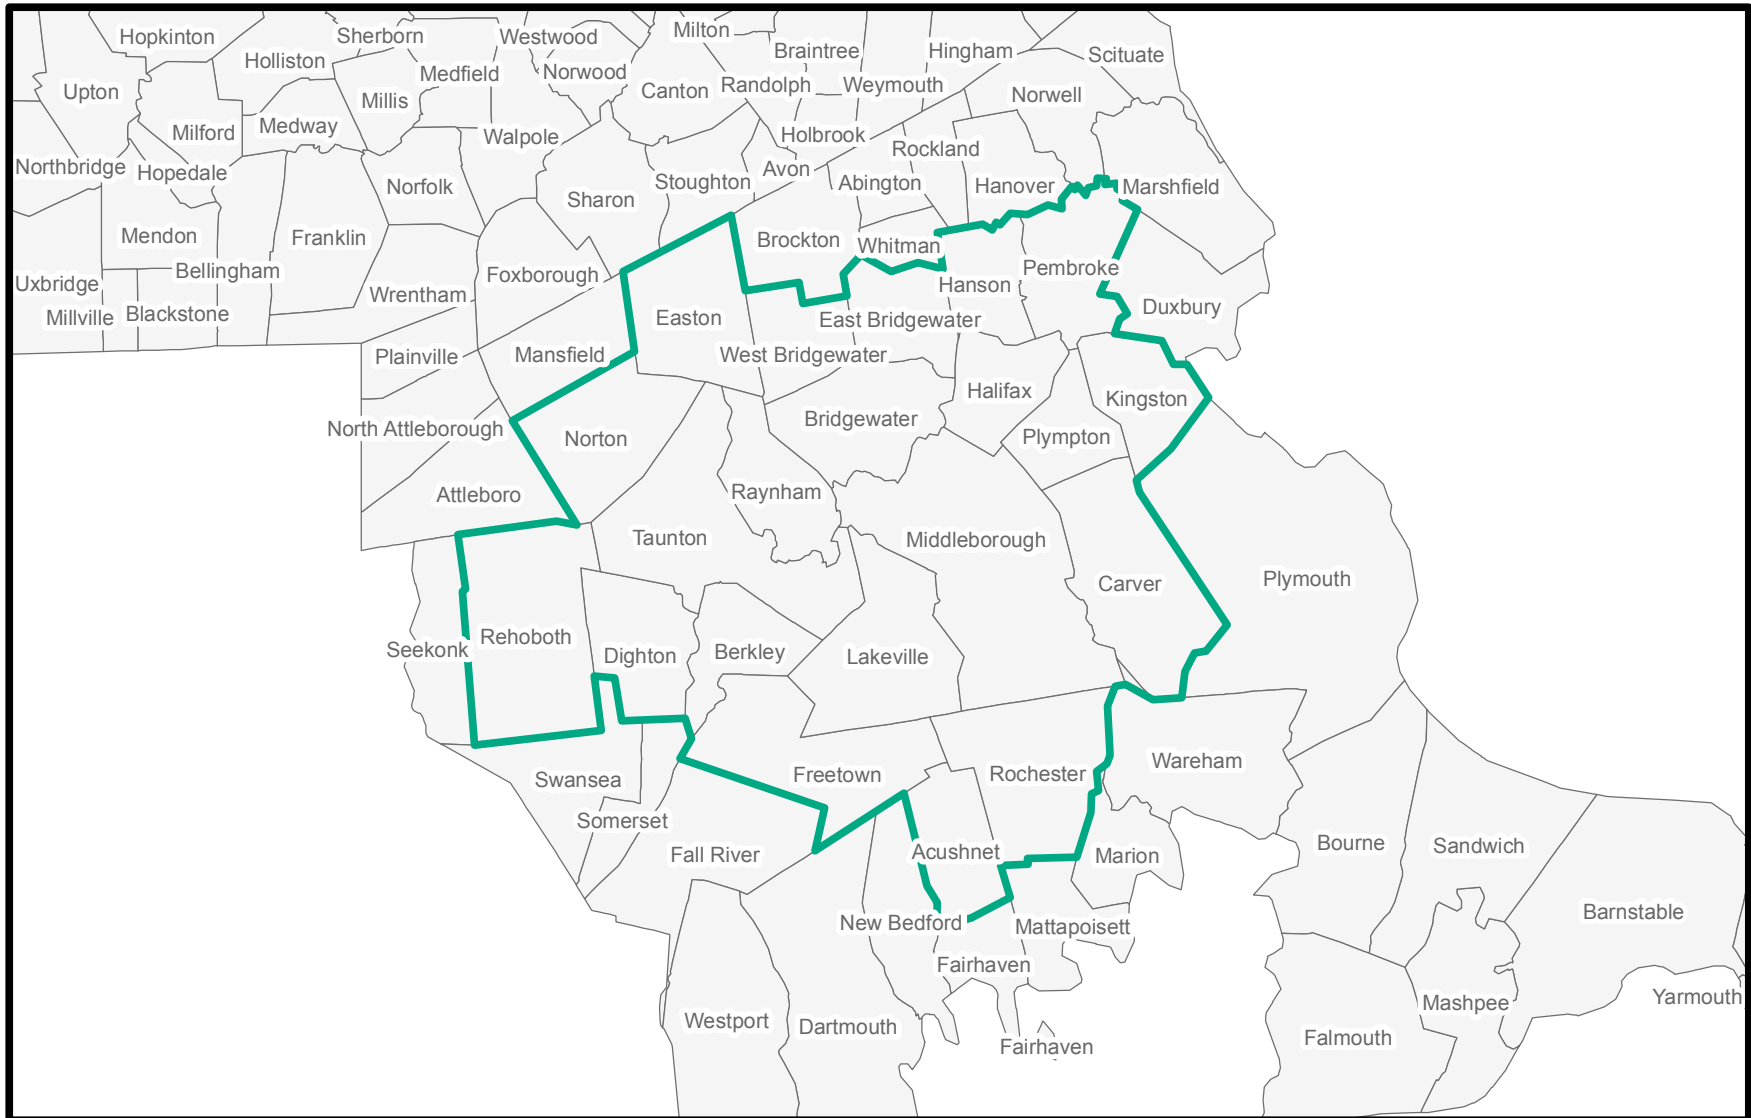

Massachusetts Aerial Spray Region 2012

-  Spray Area (389,594 acres)
-  City/Town Boundaries

0 2 4 8 12 16 Miles

Prepared: 7/18/2012 and subject to change