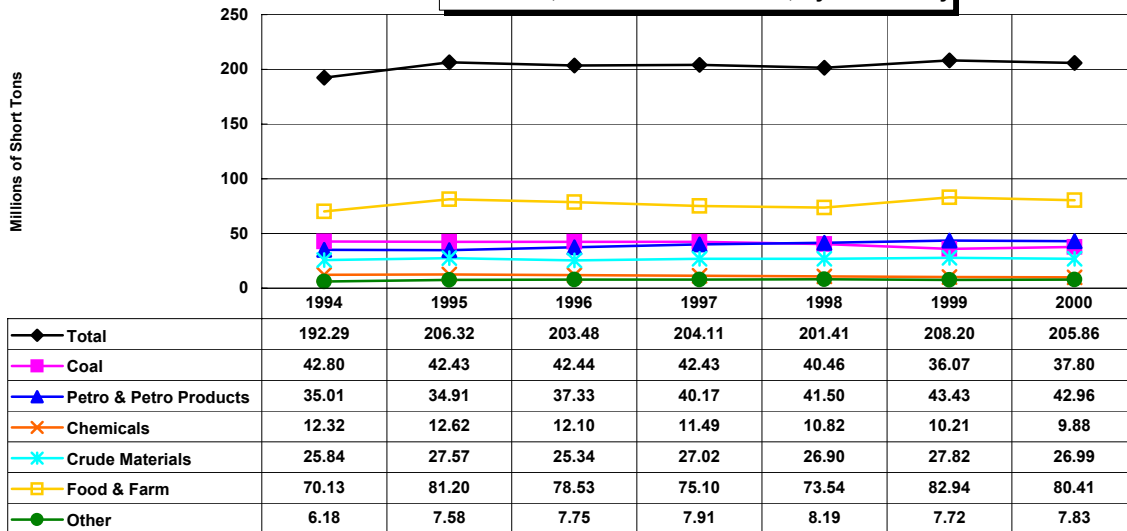

**Mississippi River - Downbound  
1994-2000, Millions of Short Tons, By Commodity**

**Mississippi River - Upbound  
1994-2000, Millions of Short Tons, By Commodity**

**Mississippi River - Total  
1994-2000, Millions of Short Tons, By Commodity**