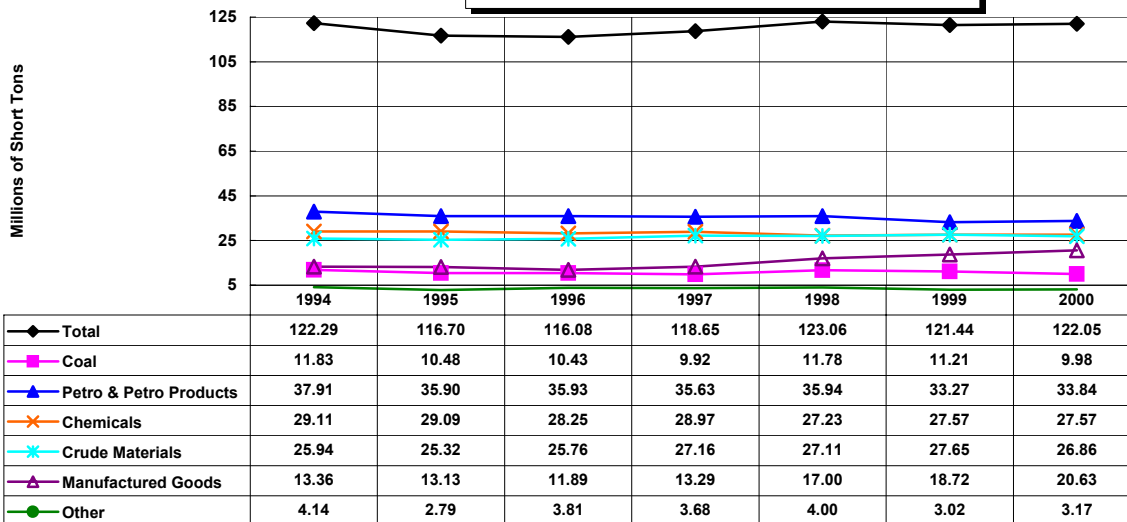

**Mississippi River - Downbound  
1994-2000, Millions of Short Tons, By Commodity**

**Mississippi River - Upbound  
1994-2000, Millions of Short Tons, By Commodity**

**Mississippi River - Total  
1994-2000, Millions of Short Tons, By Commodity**